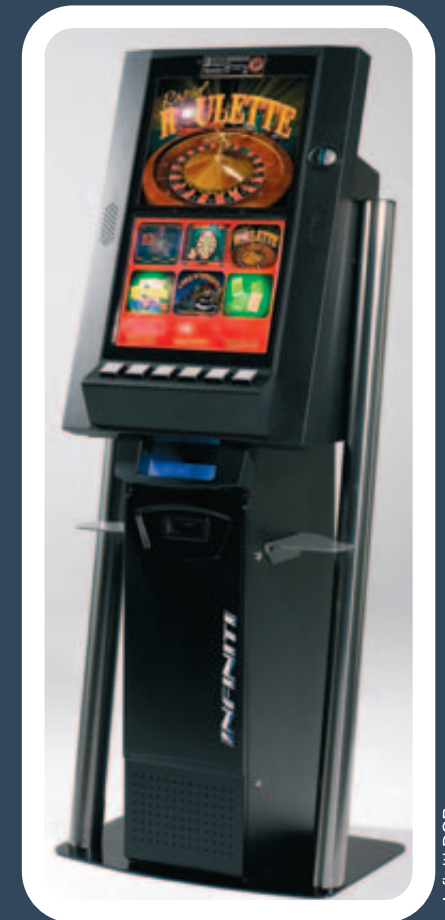

gaming

Digital Gaming Platform

The stunning Infiniti Digital Gaming Platform has proved to be a revelation. Aesthetically, it follows the Paragon tradition of being an instant eye-catcher. And it has the personality to match its looks. Dual 19" LCD high resolution touchscreen monitors offer a player interface of previously unknown quality, whilst traditionalists welcome the button panel providing a built-in player alternative.

Connectivity is the most sought after development in our market. Infiniti has an optional factory-fitted GPRS modem and broadband capability. Automated dial-up delivers data to our back office, enabling operators to study cash-in figures, payout percentages and gameplay statistics via a secure website portal.

The longevity of Infiniti is ensured thanks to our proven SMART software engine. An ever-changing portfolio of gaming content, including proven favourites such as Roulette, card games and high-tech AWP style games, will continue to deliver a content mix to please all players.

Infiniti is the future of the pay-to-play gaming terminal for single site, arcade, private members clubs, LBO and casino.

Infiniti DGP